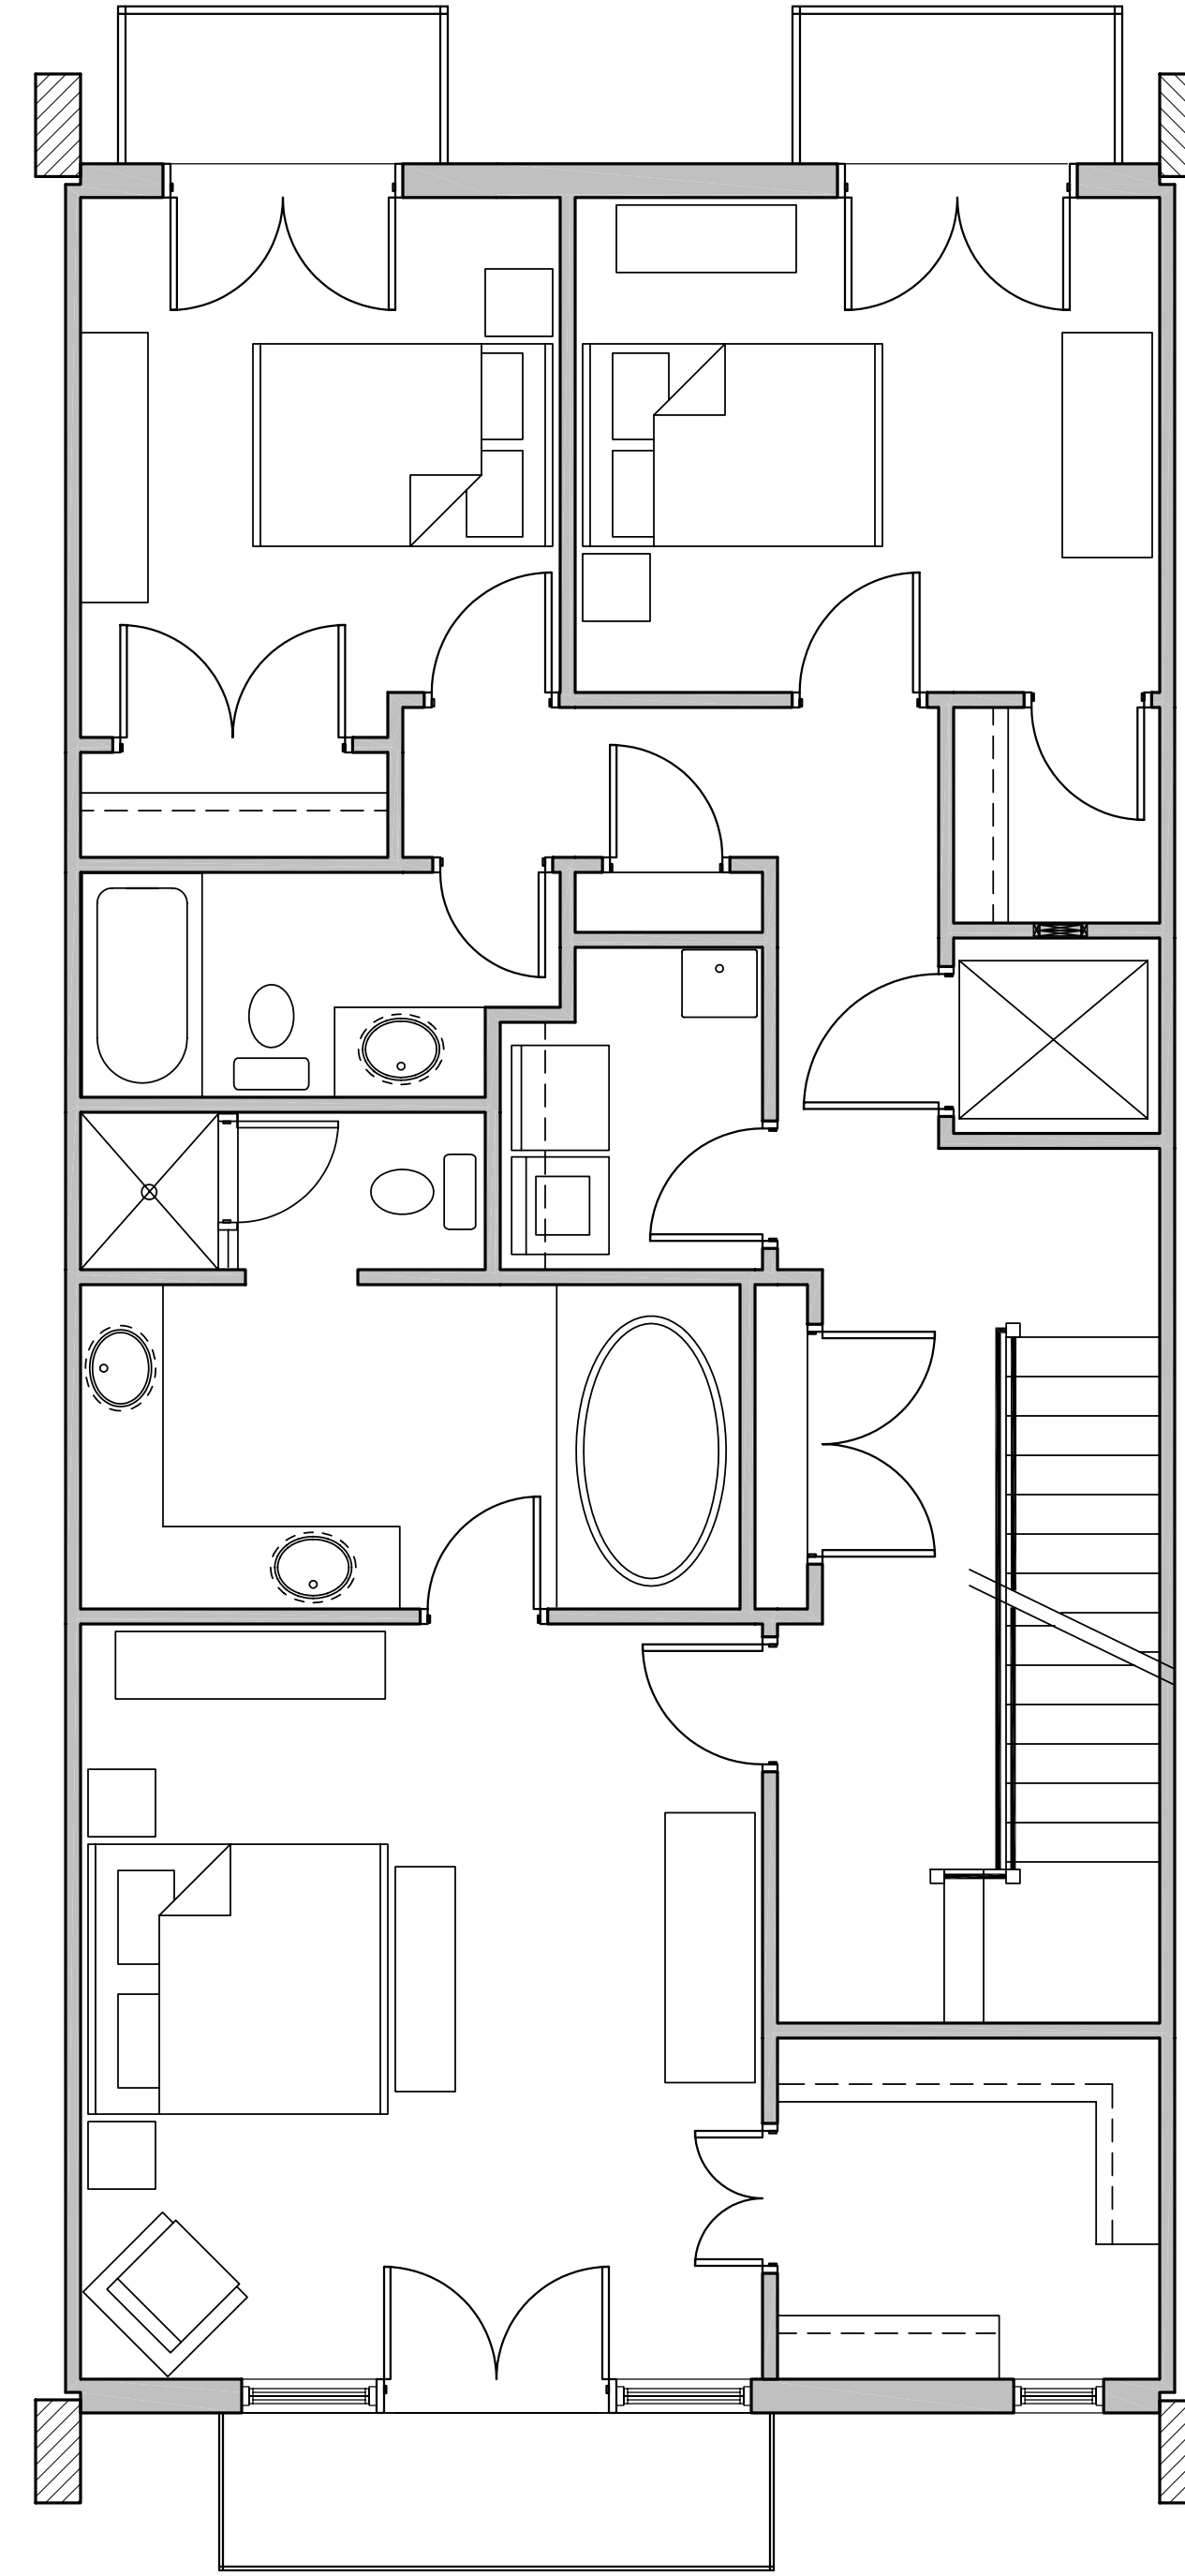

THIS DRAWING AND THE DESIGN SHOWN THEREON ARE THE PROPERTY OF L.T.C. ASSOCIATES, INC.. THE REPRODUCTION, COPYING OR OTHER USE OF THIS DRAWING WITHOUT WRITTEN CONSENT OF L.T.C. ASSOCIATES, INC. IS PROHIBITED AND INFRINGEMENTS WILL BE SUBJECT TO LEGAL ACTION.

OPTIONAL 800 S.F.

912 LADY ST. SUITE 300
COLUMBIA, SC 29201

803 . 254 . 9082 VOX
803 . 252 . 7200 FAX

TOWNHOUSE DEVELOPMENT - 300 GERVAIS STREET
THE CITY CLUB
COLUMBIA, SOUTH CAROLINA

3,000 SF / 3 BEDROOM CITY HOME